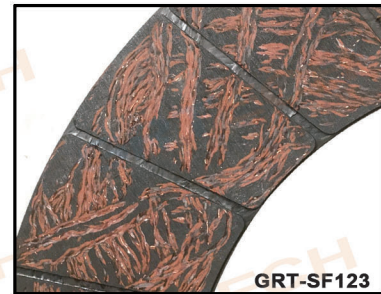

Web: www.chinagreatcorp.com www.chinagrtech.com

Head office: 8th Floor, Bldg 1, SF Industrial Park, No. 787 Yandu Road, Yandu District, Yancheng, Jiangsu

Clutch Facing

For Car, Pick Up,Tractor,Bus And Truck