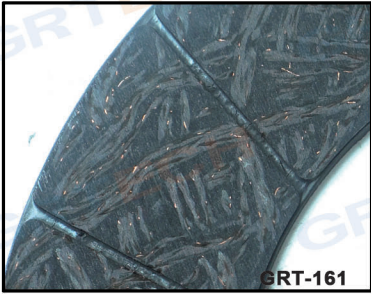

Web: www.chinagreatcorp.com www.chinagrtech.com

Head office: 8th Floor, Bldg 1, SF Industrial Park, No. 787 Yandu Road, Yandu District, Yancheng, Jiangsu

Clutch Facing

For Car, Pick Up,Tractor,Bus And Truck